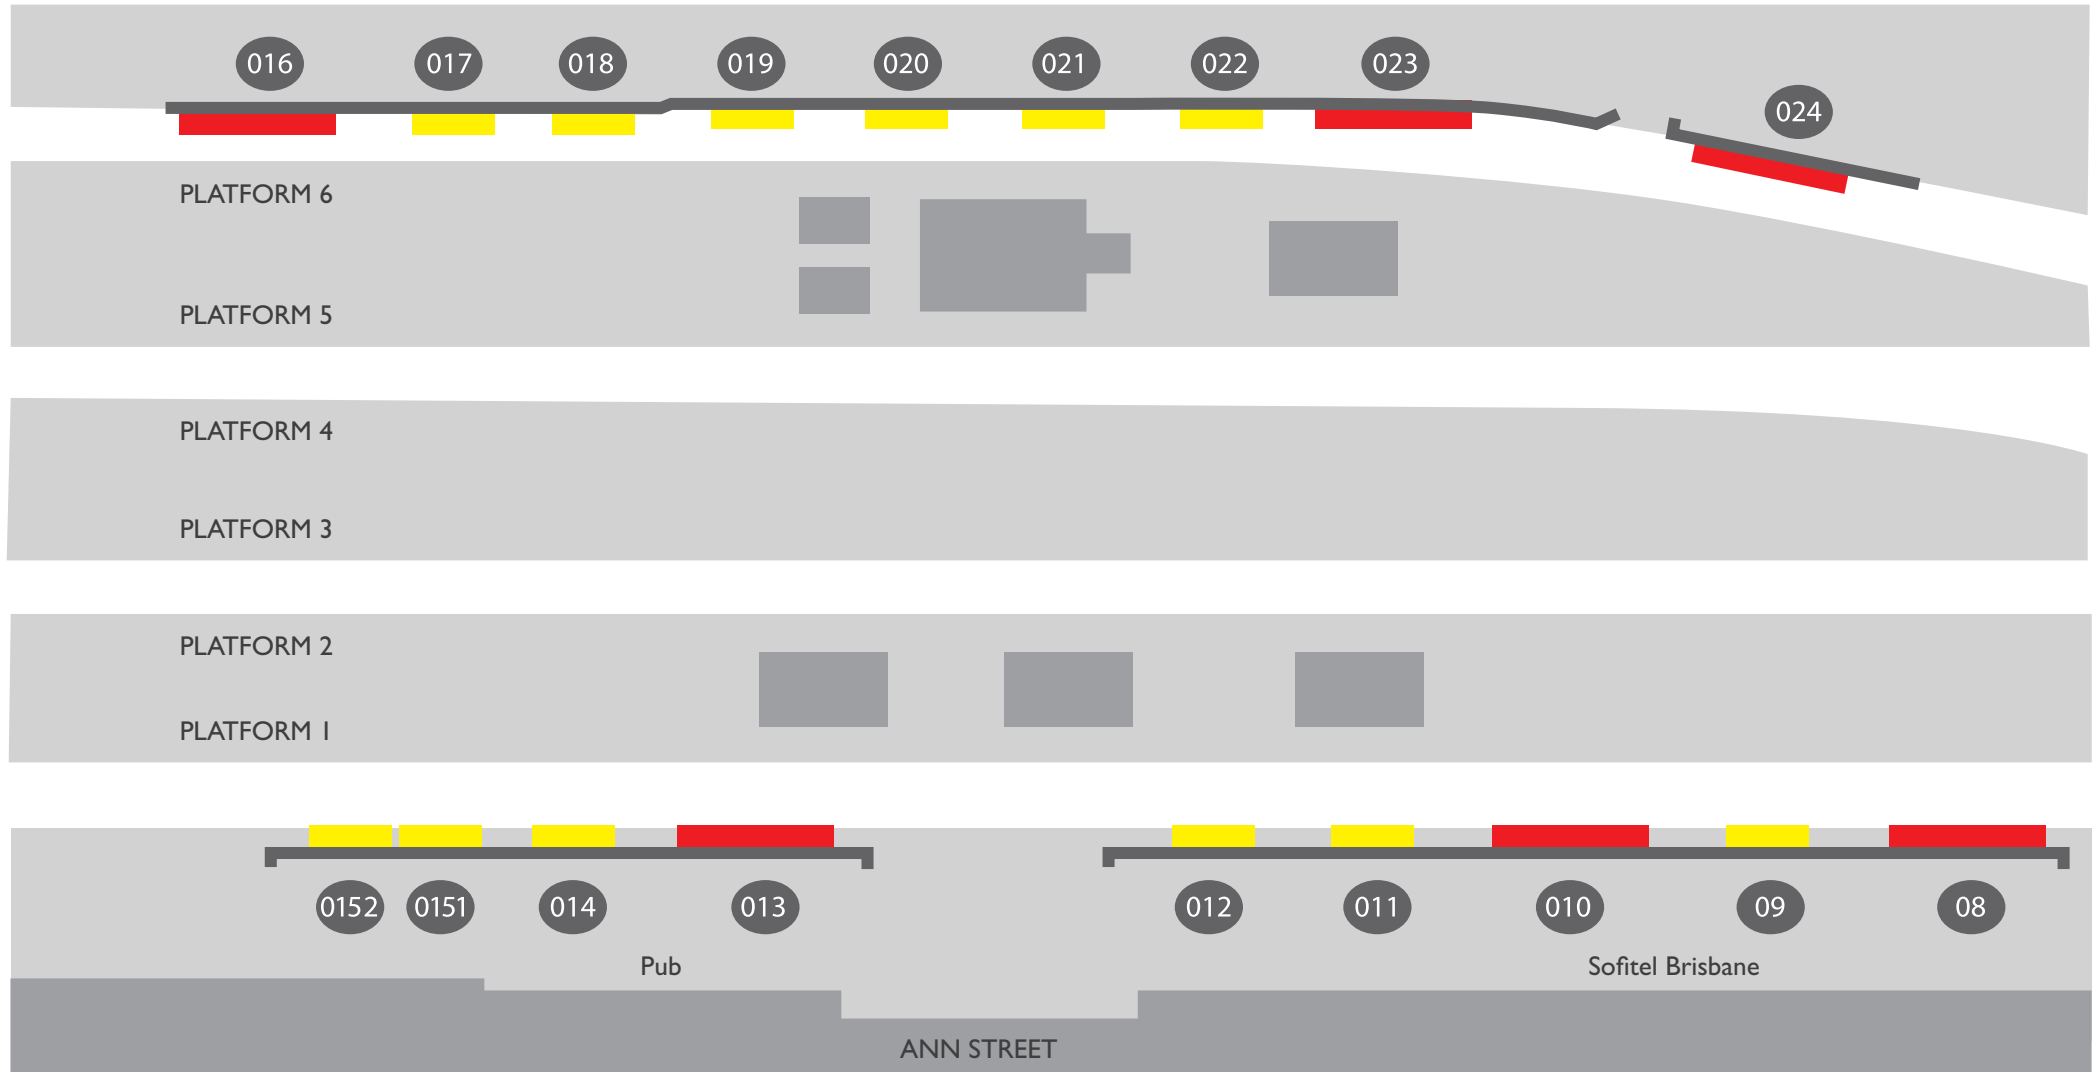

# central station

Billboard 6 x 3m

Billboard 12.66 x 3.35m

Billboard I.D Number

## Which lines operate on which platform?

- Platform 1/2** Beenleigh line, Gold Coast line, Cleveland line.
- Platform 3/4** Ferny Grove line, Airport line, Nambour and Gympie North line, Doomben line, Shorncliffe line, Exhibition line.
- Platform 5** Ipswich and Rosewood line Springfield line.
- Platform 6** Caboolture line, Nambour and Gympie North line, Exhibition line.